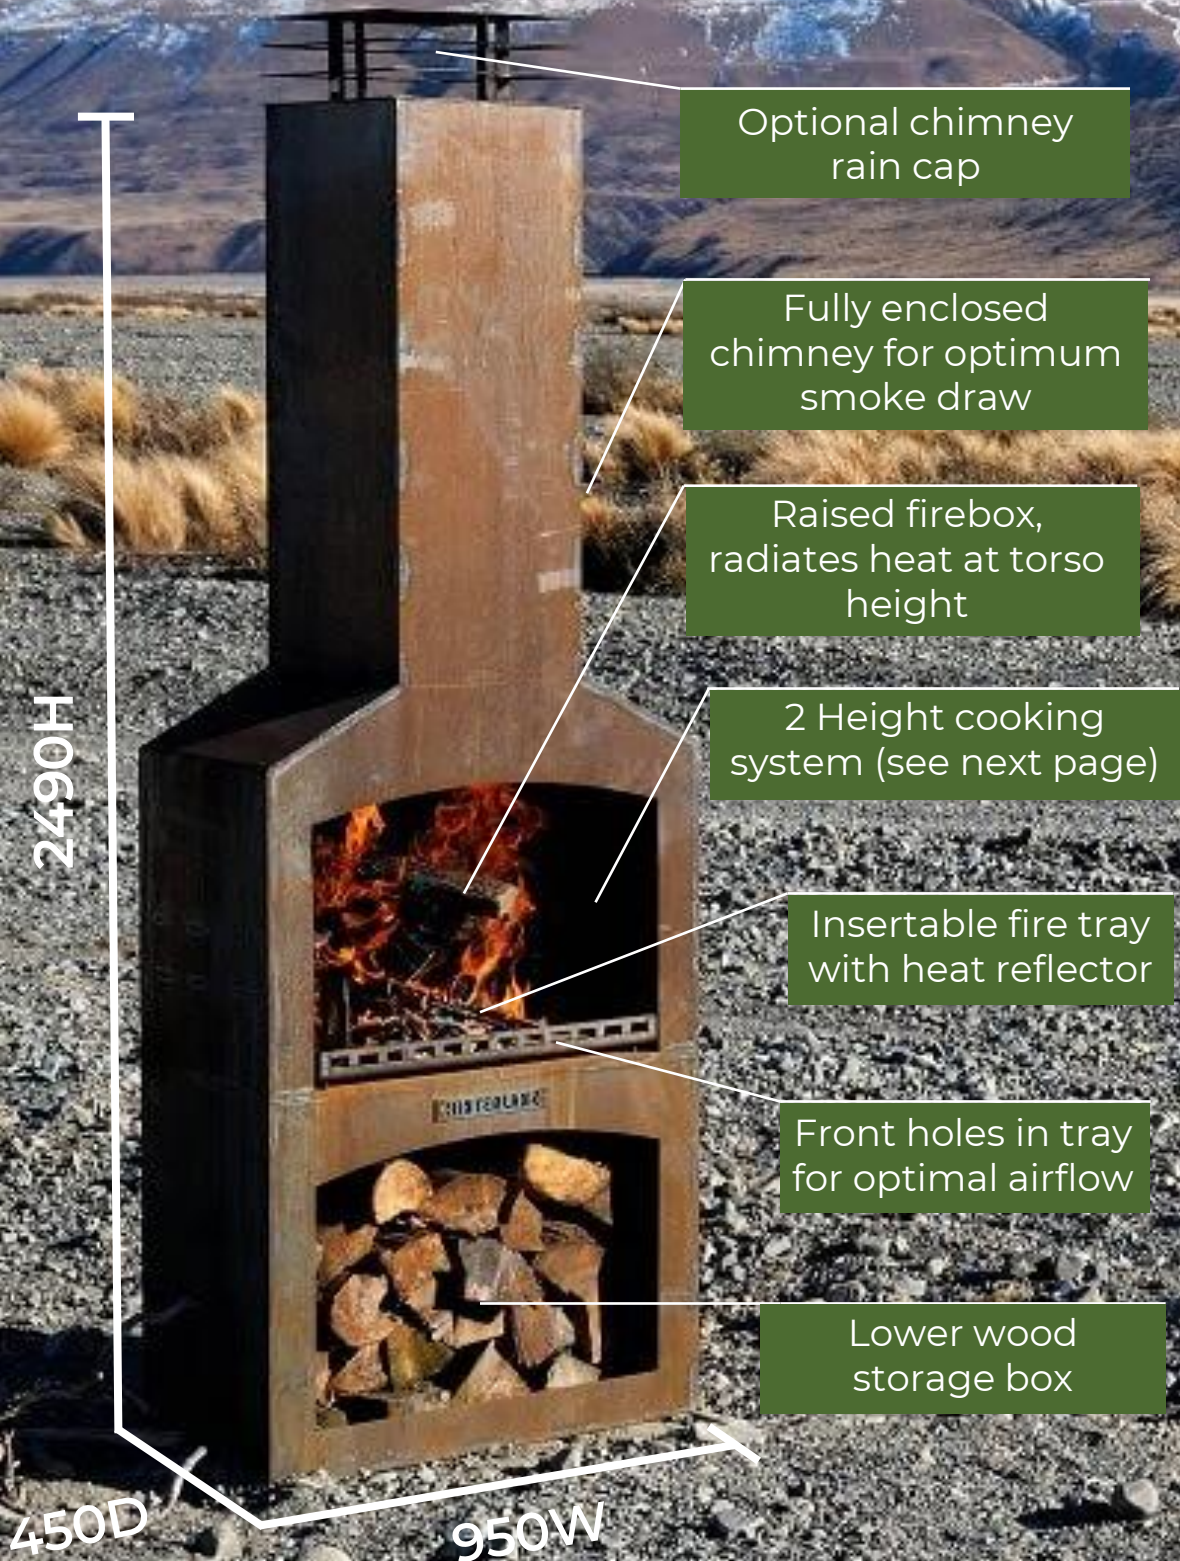

HINTERLANZ

P: 021 831 689 | E: hello@hinterlanz.co.nz

KEY FEATURES

COOKING GRILL

As the coals die down, insert the grill rack and get cooking! The fire has two different levels to place the grill, along with moving coals around allow you to get just the right heat where you need it - to cook anything from mushrooms to meat!

INSERTABLE FIRE TRAY

The integrated heat reflector ensures heat is pushed back out the front of the fire while smoke heads up the chimney!

Being removeable allows for easy cleaning & removal of accumulated ash.

ABOUT CORTEN STEEL

Corten is the popular name used to describe 'weathering steel', a group of steel alloys which remove the need for painting. It develops a surface layer of rust that self protects.

Originally developed by US Steel in the 1930's to build railroad coal wagons & widely used today in construction & manufacturing industries due to its high tensile strength, rustic appearance & corrosion resistance. **Ideal for your new outdoor fireplace!**